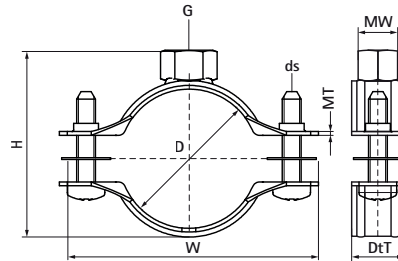

Walraven 2S Clamp (M8)

(B0523)

for insulated pipe, steel, cast iron and plastic (multilayer) pipe

Features & benefits

- gapless range
- anti loss washers prevent screws from falling out during installation
- perfect solution for insulated pipe supports
- material: steel
- zinc plated

EPD

| Product Number | DN | Pipe Diameter Imperial | Connection Thread | Total Height | Total Width | Total Depth | Material Width | Material Thickness | Screw Size | Maximum Allowed Load Faz | Approvals |
|------------------|-------|------------------------|-------------------|--------------|-------------|-------------|----------------|--------------------|------------|--------------------------|------------------------------|
| Reference letter | D | D | G | H | W | DtT | MW | MT | ds | F _{a,z} | |
| Unit description | | | | | | | | | | | N |
| | | | | mm | mm | mm | mm | mm | | | |
| 33025014 | DN 6 | - | M8 | 27 | 46 | 20 | 20 | 1.00 | M5 | 700 | ITB (KOT), RAL-GZ 655/B, EPD |
| 33025019 | DN 10 | 3/8 | M8 | 32 | 51 | 20 | 20 | 1.00 | M5 | 700 | ITB (KOT), RAL-GZ 655/B, EPD |
| 33025024 | DN 15 | 1/2 | M8 | 37 | 56 | 20 | 20 | 1.00 | M5 | 700 | ITB (KOT), RAL-GZ 655/B, EPD |
| 33025030 | DN 20 | 3/4 | M8 | 43 | 62 | 20 | 20 | 1.00 | M5 | 700 | ITB (KOT), RAL-GZ 655/B, EPD |
| 33025037 | DN 25 | 1 | M8 | 50 | 69 | 20 | 20 | 1.00 | M5 | 700 | ITB (KOT), RAL-GZ 655/B, EPD |
| 33025046 | DN 32 | 1 1/4 | M8 | 60 | 78 | 20 | 20 | 1.25 | M5 | 850 | ITB (KOT), RAL-GZ 655/B, EPD |
| 33025052 | DN 40 | 1 1/2 | M8 | 66 | 84 | 20 | 20 | 1.25 | M5 | 850 | ITB (KOT), RAL-GZ 655/B, EPD |
| 33025061 | DN 50 | 2 | M8 | 75 | 93 | 20 | 20 | 1.25 | M5 | 850 | ITB (KOT), RAL-GZ 655/B, EPD |
| 33025067 | - | - | M8 | 81 | 99 | 20 | 20 | 1.25 | M5 | 850 | ITB (KOT), RAL-GZ 655/B, EPD |