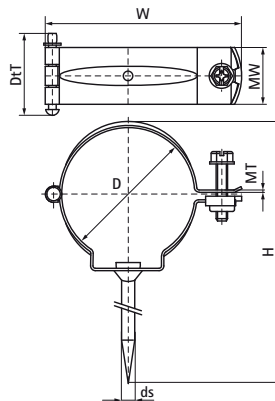

Walraven Hinged Pipe Clamp 400 Round (BUP1000)

(B4005)

for rain waterpipes

Features & benefits

- with quick locking system, type KSB
- for fixing of round rainwater pipes
- locking screw: combi slot screw
- material: steel
- stainless steel locking screw(s)
- clamp: product is part of the Walraven BIS UltraProtect® 1000 system
- suitable for in- and outdoor applications
- stands min. 1,000 hours salt spray test (max. 5% red rust) according to ISO 9227

EPD

Product Number	Connection Thread	Total Height	Total Width	Total Depth	Material Width	Material Thickness	Screw Size	Maximum Allowed Load Faz	Approvals
<i>Reference letter</i>	<i>G</i>	<i>H</i>	<i>W</i>	<i>DtT</i>	<i>MW</i>	<i>MT</i>	<i>ds</i>	<i>F_{0,z}</i>	
<i>Unit description</i>		<i>mm</i>	<i>mm</i>	<i>mm</i>	<i>mm</i>	<i>mm</i>		<i>N</i>	
4001080	None	179	115	30	30	1.25	M6	500	EPD
4001100	None	201	135	30	30	1.25	M6	500	EPD