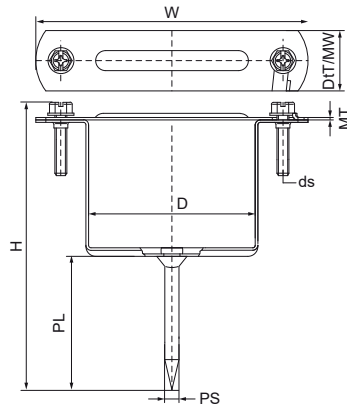

## Walraven Hinged Pipe Clamp 400 Square (BUP1000)

(B4010)

for rainwater pipes

### Features & benefits

- with quick locking system
- for fixing of square rainwater pipe
- locking screws: 2 combi slot screws
- material: steel
- stainless steel locking screw(s)
- clamp: product is part of the Walraven BIS UltraProtect® 1000 system
- suitable for in- and outdoor applications
- stands min. 1,000 hours salt spray test (max. 5% red rust) according to ISO 9227

## EPD

Product Number	Height	Width	Total Height	Total Width	Total Depth	Material Width	Material Thickness	Pin Size	Pin Length
Reference letter	<i>h</i>	<i>w</i>	<i>H</i>	<i>W</i>	<i>DtT</i>	<i>MW</i>	<i>MT</i>	<i>PS</i>	<i>PL</i>
Unit description	<i>mm</i>	<i>mm</i>	<i>mm</i>	<i>mm</i>	<i>mm</i>	<i>mm</i>	<i>mm</i>	<i>mm</i>	<i>mm</i>
4031080	80	80	285	136	30	30	1.25	7	90
4031100	100	100	300	155	30	30	1.25	7	90