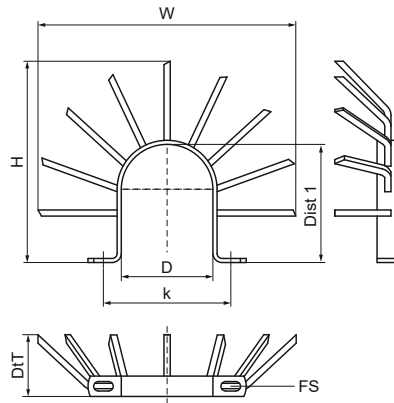

## Walraven Intruder Deterrent Clamp

(B4020)

deters climbing on a rainwater downpipe

### Features & benefits

- mounting per 2 clamps around the pipe (one clamp with claws pointed upwards, the other one with claws downwards)
- material: steel
- hot dip galvanized

Product Number	Heart To Heart Distance	Fixing Slot	Total Height	Total Width	Total Depth
Reference letter	<i>k</i>	<i>FS</i>	<i>H</i>	<i>W</i>	<i>DtT</i>
Unit description	<i>mm</i>	<i>mm</i>	<i>mm</i>	<i>mm</i>	<i>mm</i>
4191810	155	20x11	250	250	62