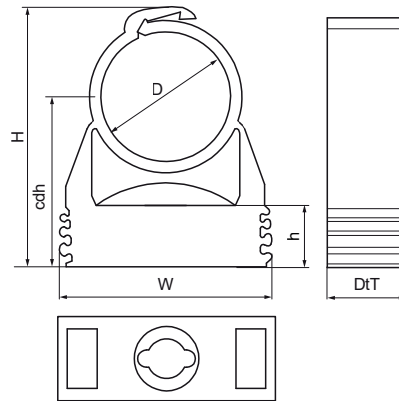

Walraven starQuick® Clamp (Grey)

(C0505)

for securing conduits and pipes to walls, floors, or ceilings

Features & benefits

- one-part clamp
- clamp closes by applying pressure to the pipe
- for outdoor use and installations in swimming pool environments, chemical factories, zinc factories, etc.
- due to a patented profile it is possible to tack several clamps to each other
- material: modified PA6 (polyamide), grey (according to RAL 7035)
- resistant to UV, ageing, oil and petrol
- no corrosion, recyclable, halogen free
- temperature resistance from approx. -40 °C to approx. +90 °C (constant); short to approx. +130 °C

Product Number	RSK Number	Total Height	Total Width	Total Depth	Clamp Center Distance Height	Height	Connection Thread	Maximum Allowed Load Faz	Breaking Load Fbz
Reference letter		H	W	DtT	cdh	h	G	F _{a,z}	F _{b,z}
Unit description		mm	mm	mm	mm	mm		N	N
0854010	3811322	34	29	17	24	10.6	None	170	500
0854012	3811323	36	29	17	25	10.6	None	180	550
0854015	3811324	36	29	17	25	10.6	None	200	600
0854018	3811325	40	29	17	27	10.6	None	230	700
0854022	3811326	43	29	17	28	10.6	None	270	800
0854028	3811327	50	40	18	32	10.6	None	280	850
0854031	3811328	55	40	17	36	10.6	None	300	900
0854035	3811329	59	43	17	37	10.6	None	330	1,000
0854038	3811330	68	47	17	44	12.1	None	330	1,000
0854042		70	52	17	44	12.1	None	330	1,000
0854050	3811331	79	57	17	50	12.1	None	330	1,000
0854054	3811332	82	63	17	50	12.1	None	330	1,000
0854063	3811333	95	74	20	57	12.1	None	500	1,500