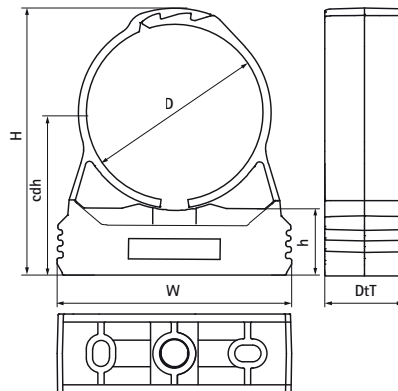

Walraven starQuick® Clamp (Grey) - Ø 71 - 115 mm

(C0507)

for securing conduits and pipes to walls, floors, or ceilings

Features & benefits

- one-part clamp
- clamp closes by applying pressure to the pipe, use hands for full closing
- clamp can be mounted to wall, floor or ceiling by use of two bolts (outer slots) or by using a standard Walraven slide nut (middle hole) and screwing the clamp on a threaded rod
- for outdoor use and installations in swimming pool environments, chemical factories, zinc factories, etc.
- material: modified PA6 (polyamide), grey (according to RAL 7035)
- resistant to UV, ageing, oil and petrol
- no corrosion, recyclable, halogen free
- temperature resistance from approx. -40 °C to approx. +90 °C (constant); short to approx. +130 °C

Product Number	Total Height	Total Width	Total Depth	Clamp Center Distance Height	Height	Connection Thread	Maximum Allowed Load Faz
Reference letter	H	W	DtT	cdh	h	G	Fa,z
Unit description	mm	mm	mm	mm	mm		N
08541075	122	105	39	75	25.2	None	650
08541090	139	115	39	85	24.5	None	730