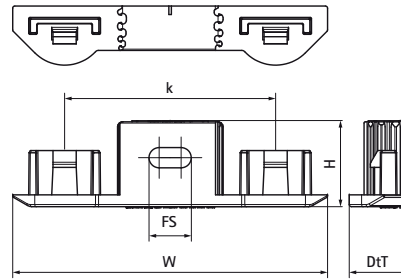

Walraven starQuick® Duo Wall Plate

(C0520)

for use with Walraven starQuick®

Features & benefits

- for fixing of two pipes with Walraven starQuick® clamps
- suitable for Walraven starQuick® dimensions up to 20mm
- the distance between the pipe and the wall is equal to that of a single clip
- material: modified PA6 (polyamide), grey or white
- resistant to UV, ageing, oil and petrol
- no corrosion, recyclable, halogen free
- temperature resistance from approx. -40 °C to approx. +90 °C (constant); short to approx. +130 °C
- 0854300 supplied with a hammer-in screw

Product Number	RSK Number	Total Height	Total Width	Total Depth	Fixing Slot	Heart To Heart Distance	Colour	Maximum Allowed Load Faz
<i>Reference letter</i>		<i>H</i>	<i>W</i>	<i>DtT</i>	<i>FS</i>	<i>k</i>		<i>Fa,z</i>
<i>Unit description</i>		<i>mm</i>	<i>mm</i>	<i>mm</i>	<i>mm</i>	<i>mm</i>		<i>N</i>
0854000	3811321	21	75	14	10x4,8	50	Grey	600
0855000	3811348	21	75	14	10x4,8	50	White	600