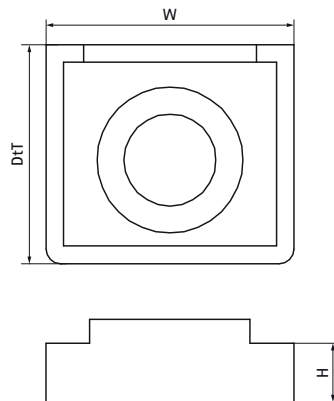

Walraven starQuick® Fixing Nut

(C0565)

for use with Walraven starQuick®

Features & benefits

- to make a threaded connection in a Walraven starQuick® clamp
- entirely integrated in clamp (not protruding)
- material: PC (polycarbonate), grey or white
- no corrosion
- temperature resistance from approx. -35 °C to approx. +110 °C (constant); short to approx. +125 °C

Product Number	Norm / Standard	Thread Size	Total Depth	Total Height	Total Width	Colour
<i>Reference letter</i>		<i>TS</i>	<i>DtT</i>	<i>H</i>	<i>W</i>	
<i>Unit description</i>			<i>mm</i>	<i>mm</i>	<i>mm</i>	
0854006	None	M6	15	5	17	Grey
0854007	None	M7x1.0	15	5	17	Grey
0854307	None	M7x1.5	17	5	17	Grey
0854308	None	M8	17	5	17	Grey
0855006	None	M6	5	5	17	White