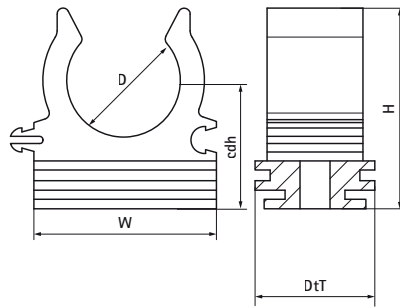

## Walraven Rail Clip 100

(C1018)

for securing conduits and pipes to walls, floors, or ceilings

### Features & benefits

- one-part clamp
- especially appropriate for electricity tubes and for cables with rubber covering
- space saving
- can also be installed with direct fixing gas tools
- installation in channel or rapid installation with screw M6
- hole for M6 screw
- material: PP (polypropylene), grey (according to RAL 7035)
- halogen free
- UV resistant

Product Number	Total Height	Total Width	Total Depth	Connection Thread
<i>Reference letter</i>	<i>H</i>	<i>W</i>	<i>DtT</i>	<i>G</i>
<i>Unit description</i>	<i>mm</i>	<i>mm</i>	<i>mm</i>	
08511018	29	24	20	None
08511022	38	31	20	None
08511028	45	37	20	None
08511035	51	45	20	None
08511040	56	55	20	None
08511050	64	65	20	None