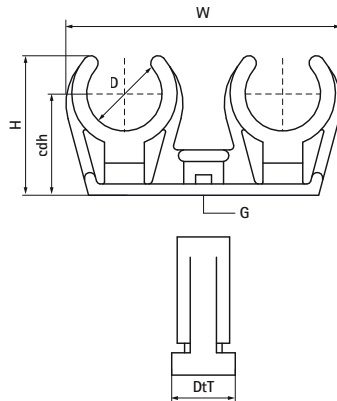

Walraven Push-fit Saddle - Double (White)

(C1027)

for securing conduits and pipes to walls, floors, or ceilings

Features & benefits

- one-part saddle
- for fixing of two pipes
- connection thread M6 made of brass
- material: PP (polypropylene), white (according to RAL 9016)
- fire class B2
- no corrosion, recyclable, resistant to UV and ageing
- temperature resistance from approx. -30 °C to approx. +90 °C (constant); short to approx. +110 °C

Product Number	RSK Number	Total Height	Total Width	Total Depth	Clamp Center Distance Height	Connection Thread
Reference letter		H	W	DtT	cdh	G
Unit description		mm	mm	mm	mm	
0853208	3810357	18	39	17	18	M6
0853210	3810358	21	46	17	21	M6
0853212	3810359	22	53	17	22	M6
0853215	3810360	25	59	17	25	M6
0853218	3810361	31	64	17	31	M6
0853222	3810362	36	74	17	36	M6
0853228	3810364	46	89	17	16	M6