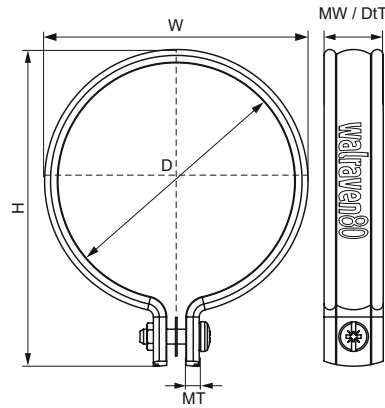

Walraven PVC Pipe Clamp Heavy Grey

(C20053)

for plastic and rain water pipes

Features & benefits

- one-part clamp
- for fixing of PVC rain water pipes
- for fixing of PVC pipe
- material: hard PVC (polyvinylchloride), heavy grey
- UV-stabilized

Product Number	RSK Number	DN	Connection Thread	Material Width	Material Thickness	Total Height	Total Width	Total Depth	Maximum Allowed Load Faz
Reference letter		D	G	MW	MT	H	W	DtT	F _{0,z}
Unit description				mm	mm	mm	mm	mm	N
1370110		DN 100	None	20	6.00	120	138	20	1,360
1370125		DN 100	None	20	6.00	135	153	20	1,360
1370160	3803102	DN 150	None	20	6.00	20	170	188	1,360