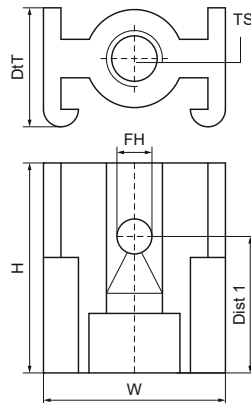

## Walraven Threaded Connector

(C3010)

an accessory for Walraven PVC pipe clamps

### Features & benefits

- with 'claws' which grip on to the band
- material: threaded connector made of PC (polycarbonate)
- impact-resistant

Product Number	Thread Size	Thread Type	Total Height	Total Width	Total Depth
<i>Reference letter</i>	<i>TS</i>	<i>TT</i>	<i>H</i>	<i>W</i>	<i>DT</i>
<i>Unit description</i>			<i>mm</i>	<i>mm</i>	<i>mm</i>
1452006	M6	Metric	25.8	26.3	17.5
1452008	M8	Metric	25.8	26.3	17.5