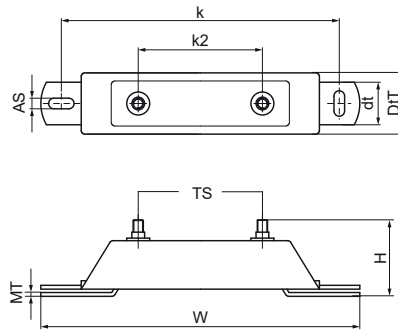

Walraven dB-FiX® 200 Fixing Point Assembly

(E0525)

for noise insulation fixing point

Features & benefits

- noise insulating fixing point for pipes up to Ø 8" (clamp Walraven HD500 Ø 217 - 227 mm)
- very stable
- material: steel
- zinc plated
- noise insulation by moulded EPDM rubber
- sound insulating lining according DIN 4109

Product Number	RSK Number	Total Height	Total Width	Total Depth	Depth	Anchoring Slot	Heart To Heart Distance	Heart To Heart Distance 2	Material Thickness	Thread Size	Maximum Allowed Load Faz	Maximum Allowed Load Fay
Reference letter		H	W	DtT	Dt	AS	k	k 2	MT	TS	Fa,z	Fa,y
Unit description		mm	mm	mm	mm	mm	mm	mm	mm		N	N
6693020	3805993	100	375	65	50	30x12.5	325	145.5	4.00	M12	7,000	6,600