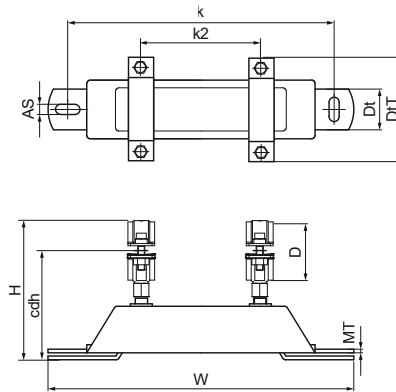

Walraven dB-FiX® 200 Fixing Point Assembly Kit

(E0535)

for noise insulation fixing point

Features & benefits

- very stable
- material: steel
- zinc plated
- noise insulation by moulded EPDM rubber
- sound insulating lining according DIN 4109
- consists of: 1 fixing point assembly Walraven dB-FiX® 200 (Part No. 6693020), 2 heavy duty clamps HD500

Product Number	RSK Number	Total Height	Total Width	Total Depth	Clamp Center Distance Height	Depth	Anchoring Slot	Heart To Heart Distance	Heart To Heart Distance 2	Material Thickness	Thread Size	Maximum Allowed Load Faz	Maximum Allowed Load Fay
Reference letter		H	W	DtT	cdh	Dt	AS	k	k 2	MT	TS	Fa,z	Fa,y
Unit description		mm	mm	mm	mm	mm	mm	mm	mm	mm		N	N
2622065	3820543	201	375	137	157	50	30x12.5	325	145.5	4.00	M12	7,000	6,600