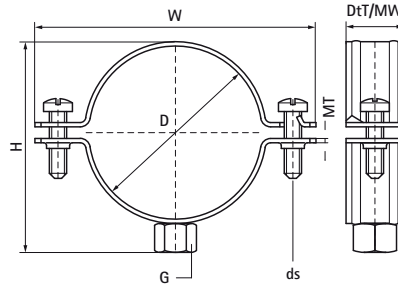

Walraven Aluminium Clamp for Spiral Ducts

(F1515)

for spiral ventilation ducts

Features & benefits

- two-screw clamp
- with quick locking system
- material: aluminium 3.0255

EPD

Product Number	Connection Thread	Total Height	Total Width	Total Depth	Material Width	Material Thickness	Screw Size	Maximum Allowed Load Faz	Approvals
Reference letter	G	H	W	DtT	MW	MT	ds	F _{0,z}	
Unit description		mm	mm	mm	mm	mm		N	
4120080	M8	103.4	126.5	25	25	1.50	M6	850	EPD
4120090	M8	111.5	135.5	25	25	1.50	M6	850	EPD
4120100	M8	122	146	25	25	1.50	M6	850	EPD
4120110	M8	132	156	25	25	1.50	M6	850	EPD
4120130	M8	152	176	25	25	1.50	M6	850	EPD
4120150	M8	172	196	25	25	1.50	M6	850	EPD
4120180	M8	202	226	25	25	1.50	M6	850	EPD
4120200	M8	222	246	25	25	1.50	M6	850	EPD