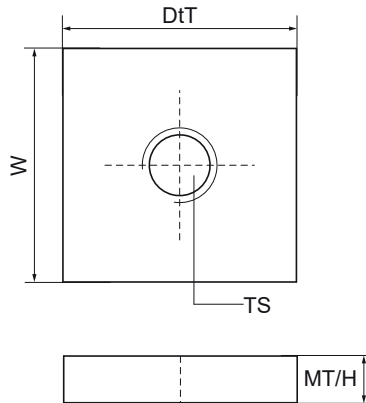

Walraven Square Slide Nut

(G3020)

threaded plate to connect components to rails

Features & benefits

- suitable for rails 27x18, 30x15, 30x20, 30x30, 30x45
- square shape for extra security, due to its geometry needs to get installed from the side into the profile
- material: steel 1.0332
- zinc plated

Product Number	RSK Number	For Rail Type	Thread Size	Material Thickness	Total Height	Total Width	Total Depth
<i>Reference letter</i>			<i>TS</i>	<i>MT</i>	<i>H</i>	<i>W</i>	<i>DtT</i>
<i>Unit description</i>				<i>mm</i>	<i>mm</i>	<i>mm</i>	<i>mm</i>
6519910		30x15, 30x20, 30x30, 38x40	M6	4.00	4	25	25
6519911		30x15, 30x20, 30x30, 38x40	M8	5.00	5	25	25
6519912		30x15, 30x20, 30x30, 38x40	M10	5.00	5	25	25
6519913	3805967	30x15, 30x20, 30x30, 38x40	M12	5.00	5	25	25