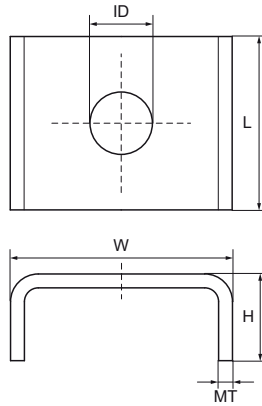

Walraven Washer (U-shaped)

(G3085)

bored U-plate for protecting rail flanges and anchoring

Features & benefits

- U-shaped washer to protect flanges of rail from opening
- U-shaped for extra stability
- Part No. 65350XX: suitable for 27x18
- Part No. 65351XX: suitable for 30x15, 30x20, 30x30, 30x45, 38x40
- material: steel
- pre-galvanized

Product Number	For Rail Type	Total Height	Total Width	Total Length	Inner Diameter	Material Thickness
<i>Reference letter</i>		<i>H</i>	<i>W</i>	<i>L</i>	<i>ID</i>	<i>MT</i>
<i>Unit description</i>		<i>mm</i>	<i>mm</i>	<i>mm</i>	<i>mm</i>	<i>mm</i>
6535008	38x40, 50x40	10.5	32	25	9	2.00
6535010	38x40, 50x40	10.5	32	25	11	2.00
6535110	38x40, 50x40	9	34.5	25	10.5	2.00
6535112	38x40, 50x40	9	34.5	25	12.5	2.00
6535109	50x40	9	34.5	25	9	2.00