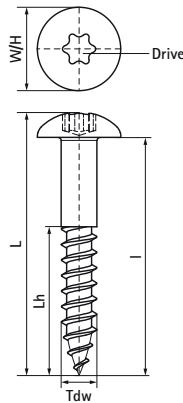

Walraven RapidRail® Woodscrew TX30

(G3095)

to fix Walraven RapidRail® Rails on walls or ceilings

Features & benefits

- quick, easy and safe fixing
- quicker and more flexible fixing of accessories to the rail
- entire slot length of the rail usable, also directly above the Walraven RapidRail® Screw TX30
- less parts needed to create rail constructions
- suitable for all walraven light rails
- with torx head for easy screwing (also for cordless screwdriver)
- diameter of screw head \varnothing 14 mm fits to all Walraven RapidRail® hole patterns
- material: steel
- zinc plated

Product Number	Wood Thread Diameter	Length Wood Thread	Length	Key Driver Size	Nominal Head Height	Total Height	Total Width	Total Length
Reference letter	Tdw	Lh	l	Drive	HH,n	H	W	L
Unit description	mm	mm	mm		mm	mm	mm	mm
61843640	6	23.5	40	T30	4.5	14	14	44