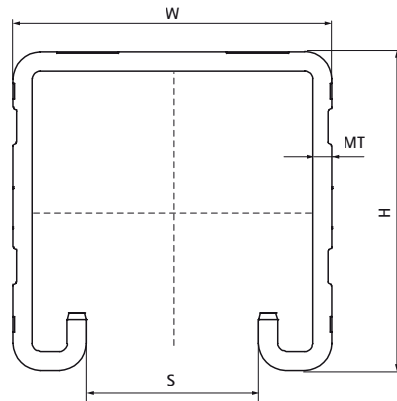

Walraven RapidStrut® channel (pg) no slot

(H0411)

for medium weight fixing applications

Features & benefits

- universal channel system
- inward formed flanges with serrated profile for extra grip
- pre-galvanized
- For more information about the max. allowed load please refer to the loading tables or our online datasheet 'Walraven RapidStrut® Data Sheet'.

Product Number	Type	Total Height	Total Width	Total Length	Material Thickness	Profile Opening
<i>Reference letter</i>		<i>H</i>	<i>W</i>	<i>L</i>	<i>MT</i>	<i>S</i>
<i>Unit description</i>		<i>mm</i>	<i>mm</i>	<i>mm</i>	<i>mm</i>	<i>mm</i>
6505640	41 H	41	41	6,000	2.50	22
6505620	21 H	21	41	6,000	2.50	22