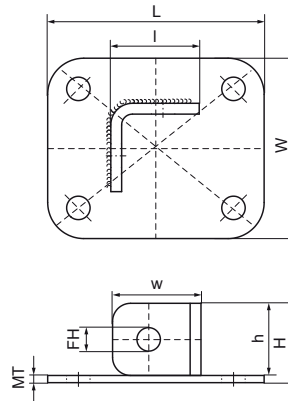

Walraven RapidStrut® Floor Bracket

(H1650)

base foot to connect fixing rails

Features & benefits

- to make fabrication with Walraven RapidStrut® Rail
- easy fitting due to rounded edges
- material: steel 1.0332
- zinc plated

Product Number	RSK Number	For Rail Type	Total Height	Total Width	Total Length	Width	Height	Length	Fixing Hole	Material Thickness
<i>Reference letter</i>			<i>H</i>	<i>W</i>	<i>L</i>	<i>w</i>	<i>h</i>	<i>l</i>	<i>FH</i>	<i>MT</i>
<i>Unit description</i>			<i>mm</i>	<i>mm</i>	<i>mm</i>	<i>mm</i>	<i>mm</i>	<i>mm</i>	<i>mm</i>	<i>mm</i>
66583602	4125760	41x21, 41x41, 41x51, 41x62, 41x82	44	100	120	49	40	49	13	4.00