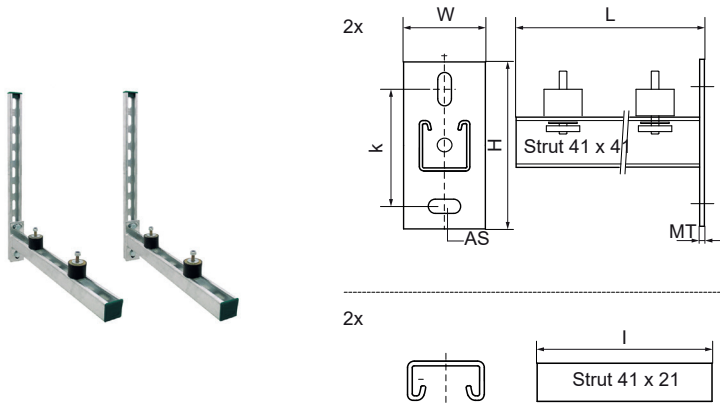

Walraven Console Kit Clim ISO – Strut (Wall Rail)

(H1910)

universal wall mounting set with vibration dampers

Features & benefits

- universal fixing kit
- for wall fixing of airconditioners, heaters, compressors and other heavy duty material
- material: steel 1.0332
- hot dip galvanized
- noise insulation by use of vibration isolators (support made of vulcanized rubber)
- 2 Cantilever arms of Walraven RapidStrut® 41x41
- consists of: 2 lengths of Walraven RapidStrut® 41x21, 4 Vibration isolators, 2 Rail End Caps

Product Number	Type	Length	Total Height	Total Width	Total Length	Material Thickness	Anchoring Slot	Heart To Heart Distance
Reference letter		<i>l</i>	<i>H</i>	<i>W</i>	<i>L</i>	<i>MT</i>	<i>AS</i>	<i>k</i>
Unit description		<i>mm</i>	<i>mm</i>	<i>mm</i>	<i>mm</i>	<i>mm</i>	<i>mm</i>	<i>mm</i>
6901945	41 H	450	130	48	457	7.00	20x13	95
6901960	41 H	600	130	48	607	7.00	20x13	95