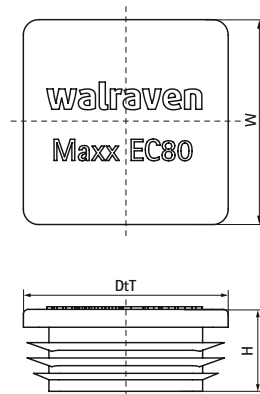

## Walraven Maxx End Cap

(H20540)

finishing of rail

### Features & benefits

- for clean finishing of rail end, covers all burrs
- easy to fix securely
- material: PE (polyethylene), green

Product Number	RSK Number	For Rail Type	Total Height	Total Width	Total Depth
<i>Reference letter</i>			<i>H</i>	<i>W</i>	<i>DtT</i>
<i>Unit description</i>			<i>mm</i>	<i>mm</i>	<i>mm</i>
6566810	4125711	100x100	32	100	100
6566812	4436378	100x120	32	120	100
6566808		80x80	32	80	80
6566815		100x150	33	150	100