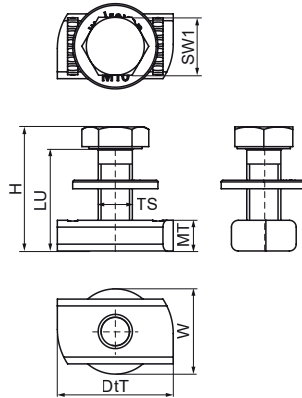

## Walraven Strut Bolt Set Hexagon Head

(H2471)

### Features & benefits

- channel slide nut with bolt DIN933 and washer
- ready to use set for connecting brackets and other accessories to RapidStrut channels
- pre-assembled to save time at installation, no need to organize single fastener parts
- material: steel
- surface treatment: BUP

Product Number	For Rail Type	Thread Size	Thread Length	Usable Length	Material Thickness	Width Across Flats	Torque Moment For Installation	Maximum Allowed Load Fax	Maximum Allowed Load Faz	Total Height	Total Width	Total Depth
Reference letter		TS	TL	LU	MT	WAF	T <sub>inst.</sub>	F <sub>a,x</sub>	F <sub>a,z</sub>	H	W	DtT
Unit description			mm	mm	mm	mm	Nm	N	N	mm	mm	mm
614581002	41x21, 41x41, 41x51, 41x62, 41x82	M10	25	25	9.00	17	40	2,550	5,000	31.4	25	34
614581003	41x21, 41x41, 41x51, 41x62, 41x82	M10	30	30	9.00	17	40	2,550	5,000	36.4	25	34
614581202	41x21, 41x41, 41x51, 41x62, 41x82	M12	25	25	9.00	19	50	2,950	5,000	32.5	25	34
614581203	41x21, 41x41, 41x51, 41x62, 41x82	M12	30	30	9.00	19	50	2,950	5,000	37.5	25	34