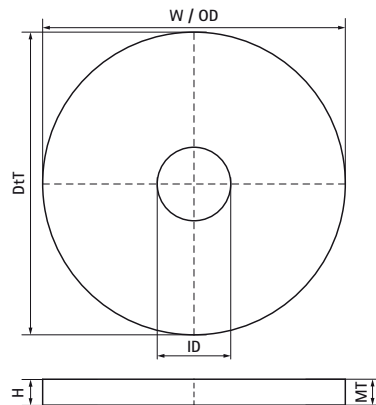

Walraven RapidStrut® Washer - Flat (zp)

(H2485)

fixing to Strut rail

Features & benefits

- flat washer
- material: steel 1.0332
- zinc plated
- tested for fire safety

Product Number	RSK Number	For Rail Type	Total Height	Total Width	Total Length	Inner Diameter	Outer Diameter	Material Thickness
<i>Reference letter</i>			<i>H</i>	<i>W</i>	<i>L</i>	<i>ID</i>	<i>OD</i>	<i>MT</i>
<i>Unit description</i>			<i>mm</i>	<i>mm</i>	<i>mm</i>	<i>mm</i>	<i>mm</i>	<i>mm</i>
6533506		41x21, 41x41, 41x51, 41x62, 41x82	3	40	40	6.4	40	3.00
6533508		41x21, 41x41, 41x51, 41x62, 41x82	3	40	40	8.4	40	3.00
6533510	3897540	41x21, 41x41, 41x51, 41x62, 41x82	3	40	40	10.5	40	3.00