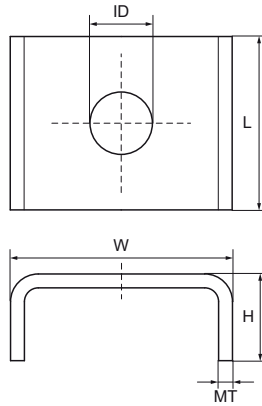

Walraven RapidStrut® Washer - U-shaped (BUP1000)

(H2492)

bored U-plate for protecting rail flanges and anchoring

Features & benefits

- U-shaped washer
- U-shaped for extra stability
- material: steel 1.0332
- product is part of the Walraven Walraven UltraProtect® 1000 system
- suitable for in- and outdoor applications
- stands min. 1,000 hours salt spray test (max. 5% red rust) according to ISO 9227

Product Number	RSK Number	For Rail Type	Total Height	Total Width	Total Length	Inner Diameter	Material Thickness
<i>Reference letter</i>			<i>H</i>	<i>W</i>	<i>L</i>	<i>ID</i>	<i>MT</i>
<i>Unit description</i>			<i>mm</i>	<i>mm</i>	<i>mm</i>	<i>mm</i>	<i>mm</i>
66588009	3821690	41x21, 41x41, 41x51, 41x62, 41x82	22	50	40	9	4.00
66588010	3821395	41x21, 41x41, 41x51, 41x62, 41x82	22	50	40	11	4.00
66588012	3821716	41x21, 41x41, 41x51, 41x62, 41x82	22	50	40	13	4.00
66588016	3821718	41x21, 41x41, 41x51, 41x62, 41x82	22	50	40	17	4.00