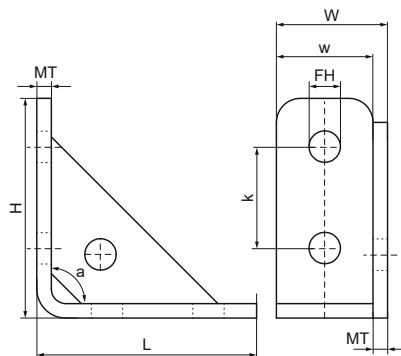

Walraven RapidStrut® Connector 90° Rigid (BUP1000)

(H2825)

for rigid angle connections

Features & benefits

- reinforced connector to make rigid fabrications with Walraven RapidStrut® rails
- easy fitting due to rounded edges
- material: steel 1.0332
- product is part of the Walraven UltraProtect® 1000 system
- suitable for in- and outdoor applications
- stands min. 1,000 hours salt spray test (max. 5% red rust) according to ISO 9227

Product Number	RSK Number	For Rail Type	Angle	Total Height	Total Width	Total Length	Material Thickness	Width	Fixing Hole	Heart To Heart Distance	Torque Moment For Installation	Maximum Allowed Load Faz	Maximum Allowed Load Fax
<i>Reference letter</i>			α	H	W	L	MT	w	FH	k	$T_{inst.}$	$F_{a,z}$	$F_{a,x}$
<i>Unit description</i>			°	mm	mm	mm	mm	mm	mm	mm	Nm	N	N
66588291	3889126	41x21, 41x41, 41x51, 41x62, 41x82	90	91	46	91	6.00	40	13.3	41	30	4,000	3,000