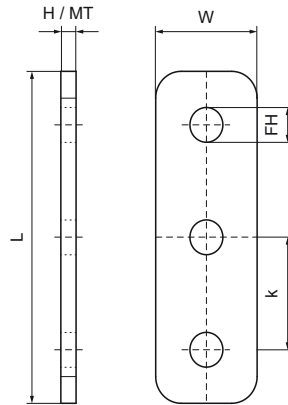

## Walraven Rectangular Connector (HDG)

(H2885)

to make Strut rail fabrications

### Features & benefits

- flat connector
- to make fabrication with Walraven RapidStrut® Rail
- material: steel 1.0332
- hot dip galvanized

Product Number	For Rail Type	Total Height	Total Width	Total Length	Material Thickness	Fixing Hole	Heart To Heart Distance	Torque Moment For Installation
<i>Reference letter</i>		<i>H</i>	<i>W</i>	<i>L</i>	<i>MT</i>	<i>FH</i>	<i>k</i>	<i>T<sub>inst.</sub></i>
<i>Unit description</i>		<i>mm</i>	<i>mm</i>	<i>mm</i>	<i>mm</i>	<i>mm</i>	<i>mm</i>	<i>Nm</i>
66580312	41x21, 41x41, 41x51, 41x62, 41x82	6	40	123	6.00	13	41	40