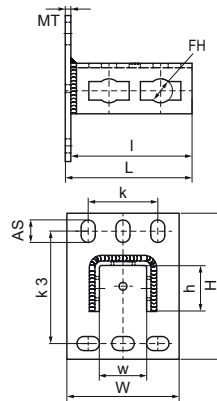

Walraven PushStrut Wallplate

(H2928)

for easy installation of complex rail constructions

Features & benefits

- easily combined with all common Walraven RapidStrut® profiles
- stable connection of rails to the floor, ceiling or wall
- timesaving and flexible
- easy to remove and reusable
- material: steel
- zinc plated

| Product Number | RSK Number | For Rail Type | Total Height | Total Width | Total Length | Width | Height | Length | Heart To Heart Distance | Heart To Heart Distance 3 | Anchoring Slot | Fixing Hole | Material Thickness | Maximum Allowed Load Faz |
|------------------|------------|-----------------------------------|--------------|-------------|--------------|-------|--------|--------|-------------------------|---------------------------|----------------|-------------|--------------------|--------------------------|
| Reference letter | | | H | W | L | w | h | l | k | k 3 | AS | FH | MT | F _{0,z} |
| Unit description | | | mm | mm | mm | mm | mm | mm | mm | mm | mm | mm | mm | N |
| 6594035 | 4125765 | 41x21, 41x41, 41x51, 41x62, 41x82 | 130 | 100 | 113 | 42 | 40 | 108 | 62 | 100 | 20x12.5 | 21.3 | 5.00 | 3,000 |