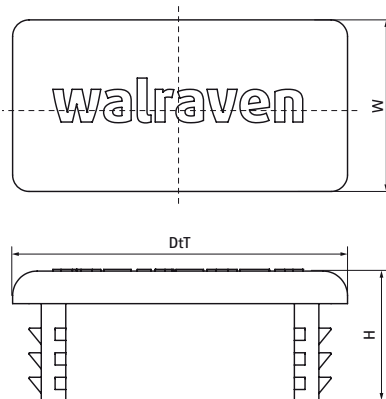

Walraven RapidStrut® Rail End Cap

(H3905)

finishing of Strut Rail

Features & benefits

- for clean finishing of rail end, covers all burrs
- easy to fix securely
- material: PE (polyethylene), green

Product Number	RSK Number	For Rail Type	Total Height	Total Width	Total Depth
<i>Reference letter</i>			<i>H</i>	<i>W</i>	<i>DtT</i>
<i>Unit description</i>			<i>mm</i>	<i>mm</i>	<i>mm</i>
6566021	3820361	41x21	16	41	21
6566041	3820037	41x41	16	41	41
6566051	3897509	41x51	15	41	51
6566062	3897518	41x62	15	41	62
6566082	3897519	41x82	15	41	82