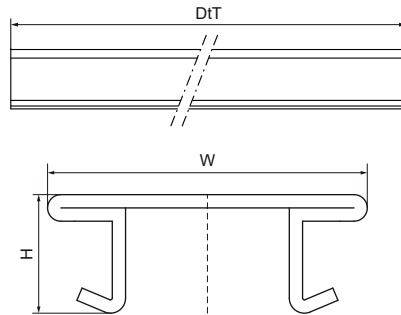

Walraven RapidStrut® PVC Profile

(H3915)

finishing of Strut Rail

Features & benefits

- closing strip for rail
- reduces the risk of dirt / moisture ingress
- aesthetic finish
- simplifies cleaning / maintenance
- material: PVC (polyvinylchloride), white

Product Number	For Rail Type	Total Height	Total Width	Total Depth
Reference letter		H	W	DtT
Unit description		mm	mm	mm
6566999	41x21, 41x41, 41x51, 41x62, 41x82	10	38	3,000