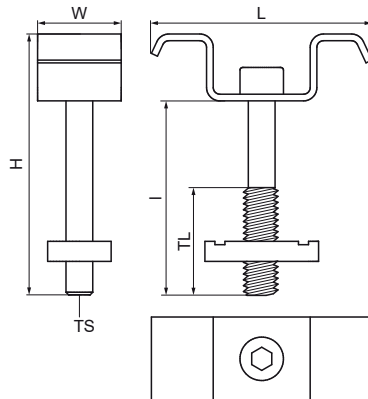

Walraven Fastening Set for Grids

(10418)

to connect grids to RapidStrut rails

Features & benefits

- set contains 4 top plates, 4 screws and 4 slidenuts
- W-shaped top plate for optimal fit to grids and flat top surface
- material: steel
- hot dip galvanized

Product Number	Model	Total Height	Total Width	Total Length	Thread Length	Thread Size	Length
Reference letter		H	W	L	TL	TS	l
Unit description		mm	mm	mm	mm		mm
67699000	Clamping bracket	68	21	60	28	M8	60