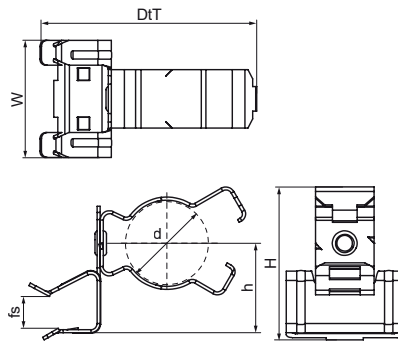

### Features & benefits

- for a solid fixing to steel construction without the need for welding or drilling
- suitable for pipe or cable fixing horizontal, vertical or crossed with respect to the flange
- conduit clip swivels 360°
- conduit clip with jaw locking (use pliers to lock)
- material: spring steel (type CS70)
- surface treatment: Delta-Tone 9000 (480 hours)

Product Number	Total Height	Total Width	Total Depth	Maximum Allowed Load Faz
Reference letter	H	W	DtT	Fa,z
Unit description	mm	mm	mm	N
50121709	39	38	65	250
50121716	45	38	65	250
50121720	50	38	65	250
50122404	36	28	63	450
50122409	42	38	70	450
50122416	47	38	70	450
50122420	53	38	70	450
50122430	58	38	70	450
50122609	42	38	70	450
50122616	48	38	70	450
50122620	53	38	70	450
50122630	59	38	70	450
50123209	44	38	78	450
50123216	50	38	78	450
50123220	55	38	78	450
50123230	61	38	78	450
50124016	58	38	89	450
50124020	63	38	89	450
50124030	69	38	89	450