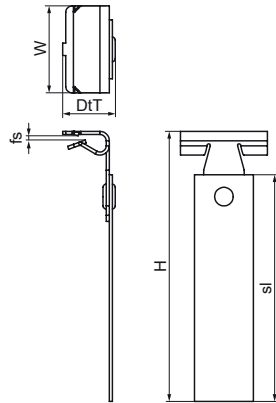

### Features & benefits

- for a solid fixing to steel construction without the need for welding or drilling
- with flexible strip to support cables
- material: spring steel (type CS70)
- surface treatment: Delta-Tone 9000 (480 hours)

Product Number	Total Height	Total Width	Total Depth
<i>Reference letter</i>	<i>H</i>	<i>W</i>	<i>DtT</i>
<i>Unit description</i>	<i>mm</i>	<i>mm</i>	<i>mm</i>
50327504	86	28	16
50327509	91	38	23
50327516	97	38	23
50327520	102	38	23
50327530	108	38	23
50327566	97	38	23