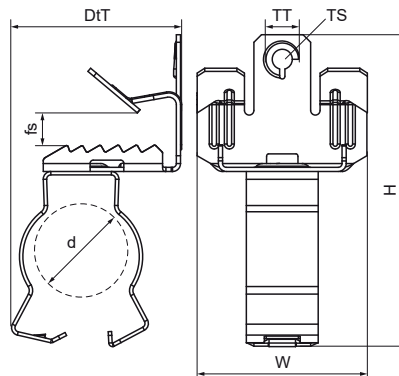

### Features & benefits

- for a solid fixing under flanges without welding or drilling
- suitable for pipe or cable fixing horizontal, vertical or crossed with respect to the flange
- conduit clip swivels 360°
- conduit clip with jaw locking (use pliers to lock)
- material: spring steel (type CS70)
- surface treatment: Delta-Tone 9000 (480 hours)

Product Number	Thread Size	Thread Type	Total Height	Total Width	Total Depth	Maximum Allowed Load Faz
Reference letter	TS	TT	H	W	DtT	Fa,z
Unit description			mm	mm	mm	N
51121720	M6	Metric	77	45	41	250
51122407	M6	Metric	71	45	43	450
51122413	M6	Metric	76	45	43	450
51122420	M6	Metric	82	45	43	450
51122607	M6	Metric	71	45	43	450
51122613	M6	Metric	76	45	43	450
51122620	M6	Metric	82	45	43	450
51123207	M6	Metric	74	45	47	450
51123213	M6	Metric	79	45	47	450
51123220	M6	Metric	85	45	47	450
51124013	M6	Metric	95	45	55	450
51124020	M6	Metric	101	45	55	450