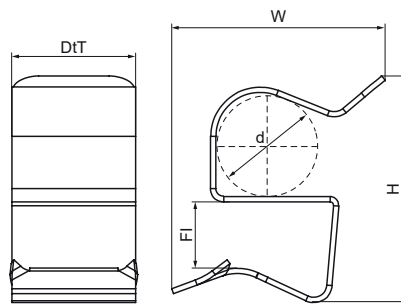

### Features & benefits

- for quick fixing of cables
- suitable for indoor and outdoor use
- material: spring steel (type CS70)
- surface treatment: Delta-Tone 9000 (480 hours)

Product Number	Flange	Total Height	Total Width	Total Depth
Reference letter	Fl	H	W	DtT
Unit description	mm	mm	mm	mm
52021112	8-12	23	22	14
52021412	8-12	26	24	14
52021812	8-12	21	25	14
52022412	8-12	32	23	14
52023012	8-12	39	29	14