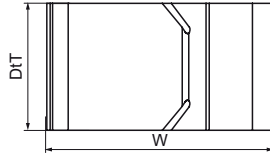

Walraven Britclips® PCD

(J2015)

for flange

Features & benefits

- for a solid fixing to steel construction without the need for welding or drilling
- suitable for horizontal and vertical flanges
- for quick fixing of round or flat cables parallel to flange
- material: spring steel (type CS70)
- surface treatment: Delta-Tone 9000 (480 hours)

Product Number	Flange	Total Height	Total Width	Total Depth
Reference letter	Fl	H	W	DtT
Unit description	mm	mm	mm	mm
52323412	3-12	27	40	23
52323425	12-25	33	40	23