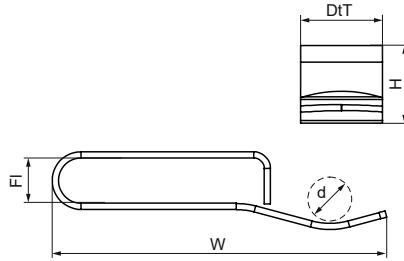

### Features & benefits

- for a solid fixing to steel construction without the need for welding or drilling
- for quick fixing of cables
- material: spring steel (type CS70)
- surface treatment: Delta-Tone 9000 (480 hours)

| Product Number   | Flange    | Total Height | Total Width | Total Depth |
|------------------|-----------|--------------|-------------|-------------|
| Reference letter | Fl        | H            | W           | DtT         |
| Unit description | mm        | mm           | mm          | mm          |
| 52022009         | 8-9/10-11 | 21           | 40          | 16          |