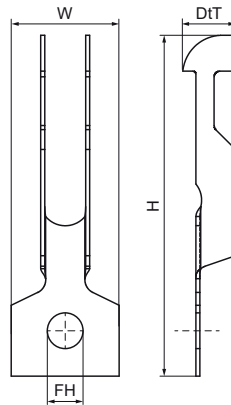

Walraven Britclips® RD

(J3005)

for ceilings

Features & benefits

- for fixing to roofing sheets
- with fixing hole (Ø 6.5 mm) to fix S-hook, bolt/nut, etc.
- material: spring steel (type CS70)
- surface treatment: Delta-Tone 9000 (480 hours)

Product Number	Fixing Hole	Total Height	Total Width	Total Depth
Reference letter	FH	H	W	DtT
Unit description	mm	mm	mm	mm
54020000	6.5	60	19	9