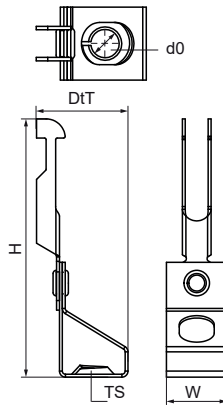

Walraven Britclips® RD ICT

(J3015)

for ceilings

Features & benefits

- for fixing to roofing sheets
- with threaded rod holder (rod height adjustable by screwing)
- material: spring steel (type CS70)
- surface treatment: Delta-Tone 9000 (480 hours)

Product Number	Total Height	Total Width	Total Depth
<i>Reference letter</i>	<i>H</i>	<i>W</i>	<i>DtT</i>
<i>Unit description</i>	<i>mm</i>	<i>mm</i>	<i>mm</i>
54420800	28	80	19
54421000	28	80	19