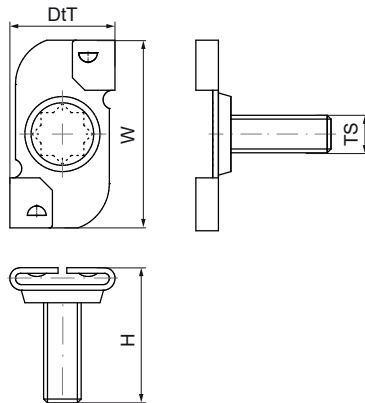

## Walraven Britclips® ACC15

(J3505)

for ceiling grid

### Features & benefits

- twist on fixing
- for fixing to the ceiling grid
- with stud bolt M6 x 16 mm for fixing of clamp, conduit junction box, etc.
- material: spring steel (type CS70)
- surface treatment: Delta-Tone 9000 (480 hours)

| Product Number   | Total Height | Total Width | Total Depth |
|------------------|--------------|-------------|-------------|
| Reference letter | H            | W           | DtT         |
| Unit description | mm           | mm          | mm          |
| 56521600         | 22           | 30          | 17          |