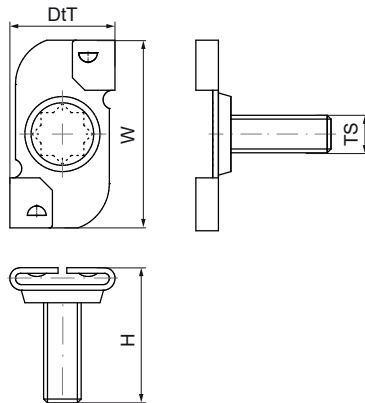

Walraven Britclips® ACC25

(J3510)

for ceiling grid

Features & benefits

- twist on fixing
- for fixing to the ceiling grid
- with stud bolt M6 (length see table) for fixing of clamp, conduit junction box, etc.
- material: spring steel (type CS70)

Product Number	Total Height	Total Width	Total Depth
Reference letter	H	W	DtT
Unit description	mm	mm	mm
56521101	17	45	27
56521601	22	45	27
56522501	31	45	27