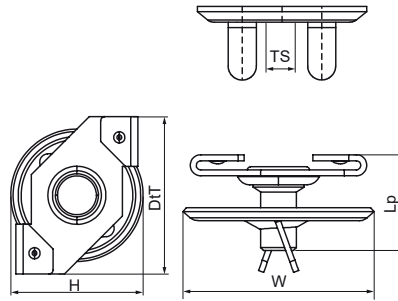

Walraven Britclips® T Bar / Twist On Clip (AC)

(J35105)

for ceiling grid

Features & benefits

- twist on fixing
- for fixing to the ceiling grid
- with stud bolt M6 (length see table) for fixing of clamp, conduit junction box, etc.
- spin nut included
- material: spring steel (type CS70)
- surface treatment: Delta-Tone 9000 (480 hours)

Product Number	Code	T-bar Size	Thread Size	Stud Length	Total Height	Total Width	Total Depth	Maximum Allowed Load Faz
Reference letter			TS	Lp	H	W	DtT	Fo,z
Unit description		mm		mm	mm	mm	mm	N
EM56521603	AC15	15	M6	16	29	32	32	220
EM56521604	AC25	25	M6	16	29	32	38	220
EP56521604	AC25	25	M6	16	22	32	45	220