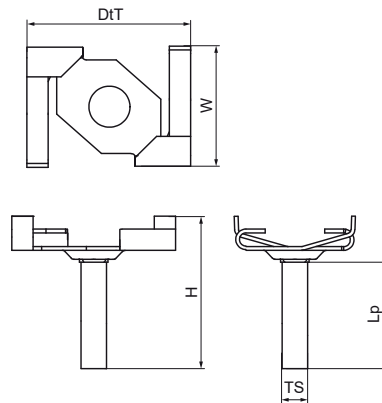

Walraven Britclips® ACO

(J3530)

for ceiling grid

Features & benefits

- twist on fixing
- for fixing to the ceiling grid
- with stud bolt M6 (length see table) for fixing of clamp, conduit junction box, etc.
- with bended ends to secure suspension
- material: spring steel (type CS70)
- surface treatment: Delta-Tone 9000 (480 hours)

Product Number	Total Height	Total Width	Total Depth
Reference letter	H	W	DtT
Unit description	mm	mm	mm
56521102	15	42	27
56521602	20	42	27
56521652	22	42	27