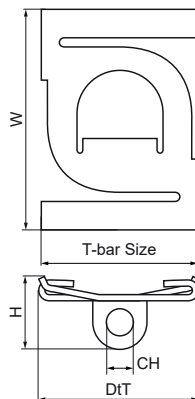

Walraven Britclips® ACHW / ACHZ

(J3540)

for ceiling grid

Features & benefits

- twist on fixing
- for fixing to the ceiling grid
- with fixing hole (Ø 7.0 mm) to fix S-hook, etc.
- material: spring steel (type CS70)

Product Number	Total Height	Total Width	Total Depth
Reference letter	H	W	DtT
Unit description	mm	mm	mm
56090025	15	39	27
56030025	15	39	25