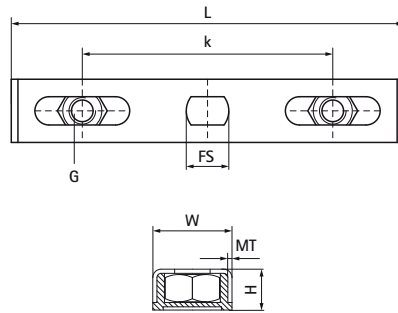

## Walraven Duplo Fixing Plate

(K1520)

double fixing of 2 clamps to wall or ceiling

### Features & benefits

- 2 hexagon nuts M8 are infinitely adjustable in center distance
- attach 2 pipes on a wall or ceiling with only one drill hole
- material: metal parts made of steel; plastic housing made of PP (polypropylene), white
- zinc plated

| Product Number          | Connection Thread | Total Length | Total Width | Total Height | Material Thickness | Fixing Slot | Maximum Allowed Load Faz |
|-------------------------|-------------------|--------------|-------------|--------------|--------------------|-------------|--------------------------|
| <i>Reference letter</i> | <i>G</i>          | <i>L</i>     | <i>W</i>    | <i>H</i>     | <i>MT</i>          | <i>FS</i>   | <i>F<sub>0,z</sub></i>   |
| <i>Unit description</i> |                   | <i>mm</i>    | <i>mm</i>   | <i>mm</i>    | <i>mm</i>          | <i>mm</i>   | <i>N</i>                 |
| 6743001                 | M8                | 118          | 20          | 11           | 1.00               | 12x10       | 290                      |
| 6743002                 | M8                | 146          | 20          | 11           | 1.00               | 12x8,5      | 590                      |