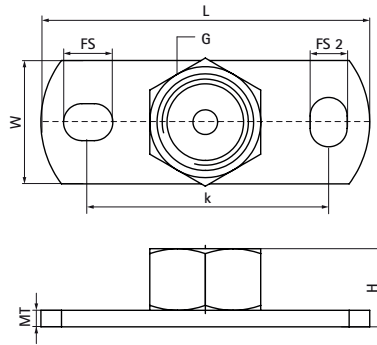

Walraven Wall Plate CO₂ White

(K1530)

fixing to wall or ceiling

Features & benefits

- fixings to wall, ceiling or floor (tension and bending loads allowed)
- slots at 90° to each other to simplify fixing
- with CO₂ welded connection nut
- material: steel
- white (RAL 9003)

Product Number	Connection Thread	Total Length	Total Width	Total Height	Material Thickness	Fixing Slot	Fixing Slot 2	Heart To Heart Distance	Maximum Allowed Load Faz
<i>Reference letter</i>	<i>G</i>	<i>L</i>	<i>W</i>	<i>H</i>	<i>MT</i>	<i>FS</i>	<i>FS 2</i>	<i>k</i>	<i>F_{0,z}</i>
<i>Unit description</i>		<i>mm</i>	<i>mm</i>	<i>mm</i>	<i>mm</i>	<i>mm</i>	<i>mm</i>	<i>mm</i>	<i>N</i>
6719921	G1/2"	80	31	19	4.00	12x9	12x9	58.5	5,400