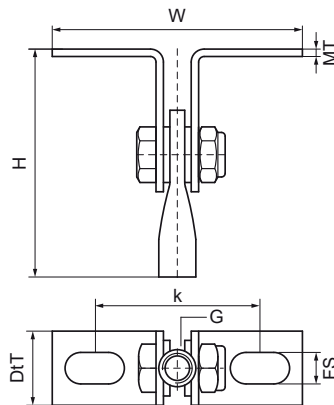

Walraven Roof Suspension Assembly

(K2515)

fixing to pitched roof

Features & benefits

- for fixing to pitched roof
- adjustable to suit the slope of any pitched roof
- material: steel
- zinc plated

Product Number	Connection Thread	Fixing Slot	Material Thickness	Heart To Heart Distance	Total Height	Total Width	Total Depth	Maximum Allowed Load Faz
<i>Reference letter</i>	<i>G</i>	<i>FS</i>	<i>MT</i>	<i>k</i>	<i>H</i>	<i>W</i>	<i>DtT</i>	<i>F_{0,2}</i>
<i>Unit description</i>		<i>mm</i>	<i>mm</i>	<i>mm</i>	<i>mm</i>	<i>mm</i>	<i>mm</i>	<i>N</i>
6788008	M8	16x8,5	2.00	40.2	63	66.2	20	2,580