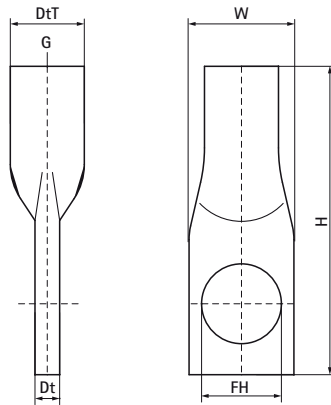

## Walraven Suspension Eye (Female Threaded)

(K4505)

for angle threaded rod ties and hangers

### Features & benefits

- closed design to maximize loading
- material: steel
- zinc plated

| Product Number          | RSK Number | Connection Thread | Total Height | Total Width | Total Depth | Depth     | Fixing Hole | Maximum Allowed Load Faz |
|-------------------------|------------|-------------------|--------------|-------------|-------------|-----------|-------------|--------------------------|
| <i>Reference letter</i> |            | <i>G</i>          | <i>H</i>     | <i>W</i>    | <i>DtT</i>  | <i>Dt</i> | <i>FH</i>   | <i>F<sub>0,z</sub></i>   |
| <i>Unit description</i> |            |                   | <i>mm</i>    | <i>mm</i>   | <i>mm</i>   | <i>mm</i> | <i>mm</i>   | <i>N</i>                 |
| 6803008                 |            | M8                | 45           | 14          | 10          | 3         | 8.5         | 2,580                    |
| 6803010                 | 3793711    | M10               | 50           | 17          | 12          | 4         | 10.5        | 3,540                    |
| 6803012                 |            | M12               | 54           | 21          | 15          | 5.5       | 10.5        | 7,750                    |