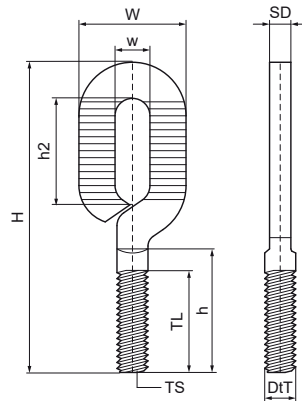

Walraven Suspension Eye – Metric

(K4550)

for angle threaded rod ties and hangers

Features & benefits

- material: steel
- zinc plated

Product Number	Thread Size	Thread Length	Height	Shaft Diameter	Height 2	Width	Total Height	Total Width	Total Depth	Maximum Allowed Load Faz
<i>Reference letter</i>	TS	TL	h	SD	h 2	w	H	W	DtT	F _{a,z}
<i>Unit description</i>		mm	mm	mm	mm	mm	mm	mm	mm	N
6813830	M8	28	30	5.5	26	9	80	27	8	1,800