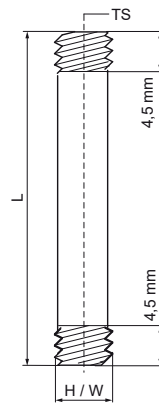

Walraven Threaded Distance Bar

(K5520)

for threaded connections

Features & benefits

- for fixing of clamps to wall plates or plugs with female thread
- material: steel
- zinc plated

Product Number	Thread Size	Total Length	Total Height	Total Width
<i>Reference letter</i>	TS	L	H	W
<i>Unit description</i>		mm	mm	mm
6413158	M8	15	8	8
6413258	M8	25	8	8
6413358	M8	35	8	8
6413458	M8	45	8	8
6413558	M8	55	8	8
6413658	M8	65	8	8